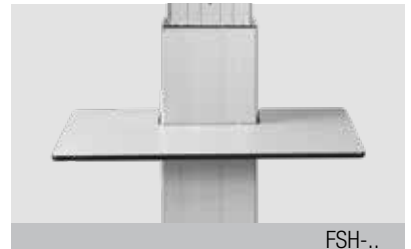

## PRODUCT FEATURES

- ◆ Column, natural anodized
- ◆ Column height: 1700 mm / 66.9"
- ◆ Floor plate made of 8 mm / 0.3" strong steel, powder-coated, RAL 9006 white aluminum
- ◆ Display mount for use with 42" – 100"
- ◆ VESA 400 x 200 up to 800 x 600
- ◆ Maximum load approximately 150 kg / 330.7 lbs

## DIMENSIONS

DETAIL VIEWS

Pull & release locking brackets for easier mounting of display

Floor plate

AVAILABLE ACCESSORIES

2 whiteboard side wings

Side shelf

Front shelf

Lockable mini PC bracket

Keyboard shelf

Video conference camera top shelf

Extender (200 mm / 7.9")

2 box holders (boxes on request)

Display securing padlock

SIZE INDEX

Department	Kindergarten			Primary school			Adults
	Kindergarten			Secondary school			
Silhouette	<b>A</b>	<b>B</b>	<b>C</b>	<b>D</b>	<b>E</b>	<b>F</b>	<b>G</b>
Age (years)	2 – 3	3 – 4	4 – 7	6 – 11	11 – 14	13 – 16	from 16
Body size (mm / ")	930 – 980 37 – 38.6	1080 – 1210 42.5 – 47.6	1190 – 1420 46.9 – 56	1330 – 1590 52.4 – 62.6	1460 – 1765 57.5 – 69.5	1590 – 1880 62.6 – 74	1740 – 2070 68.5 – 81.5
Color							