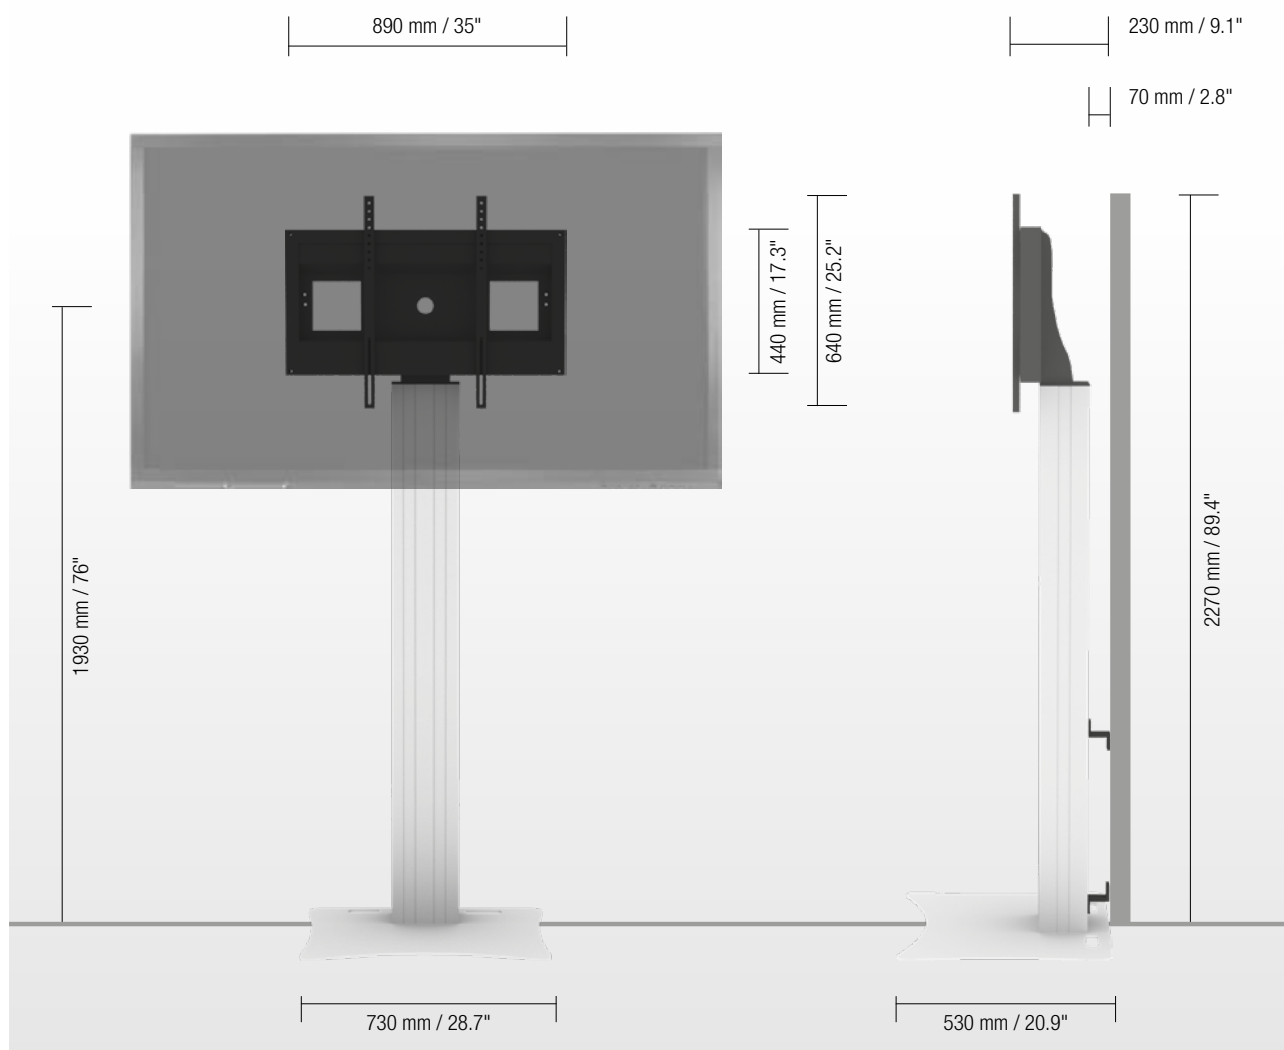

## PRODUCT FEATURES

- ◆ Column, natural anodized
- ◆ Column height: 1700 mm / 66.9"
- ◆ Floor plate made of 8 mm / 0.3" strong steel, powder-coated, RAL 9006 white aluminum
- ◆ Display mount for use with 42" – 100"
- ◆ VESA 400 x 200 up to 800 x 600
- ◆ Maximum load approximately 150 kg / 330.7 lbs

## DIMENSIONS

DETAIL VIEWS

Pull & release locking brackets for easier mounting of display

Floor plate

AVAILABLE ACCESSORIES

2 whiteboard side wings

Side shelf

Front shelf

Lockable mini PC bracket

Keyboard shelf

Video conference camera top shelf

Extender (200 mm / 7.9")

2 box holders (boxes on request)

Display securing padlock

SIZE INDEX

Department	Kindergarten			Primary school			Adults
	Kindergarten			Secondary school			
Silhouette	<b>A</b>	<b>B</b>	<b>C</b>	<b>D</b>	<b>E</b>	<b>F</b>	<b>G</b>
Age (years)	2 – 3	3 – 4	4 – 7	6 – 11	11 – 14	13 – 16	from 16
Body size (mm / ")	930 – 980 37 – 38.6	1080 – 1210 42.5 – 47.6	1190 – 1420 46.9 – 56	1330 – 1590 52.4 – 62.6	1460 – 1765 57.5 – 69.5	1590 – 1880 62.6 – 74	1740 – 2070 68.5 – 81.5
Color							

PACKING UNITS

Item no.	Description	Packing dimensions (mm / ")	Net weight (kg / lbs)	Gross weight (kg / lbs)
CC-170W	Column, column height: 1700 mm / 66.9", L = 1700 mm / 66.9"	1985 x 270 x 200 / 78.2 x 10.6 x 7.9	25,5 / 56.2	29,9 / 65.9
AF-SCETA-N	Display mount	160 x 900 x 450 / 6.3 x 35.4 x 17.7	11,7 / 25.8	13,6 / 30
PSTSCETA	Floor plate	20 x 750 x 570 / 0.8 x 29.5 x 22.4	21 / 46.3	21,8 / 48.1
Total weight			58,2 / 128.3	65,3 / 144