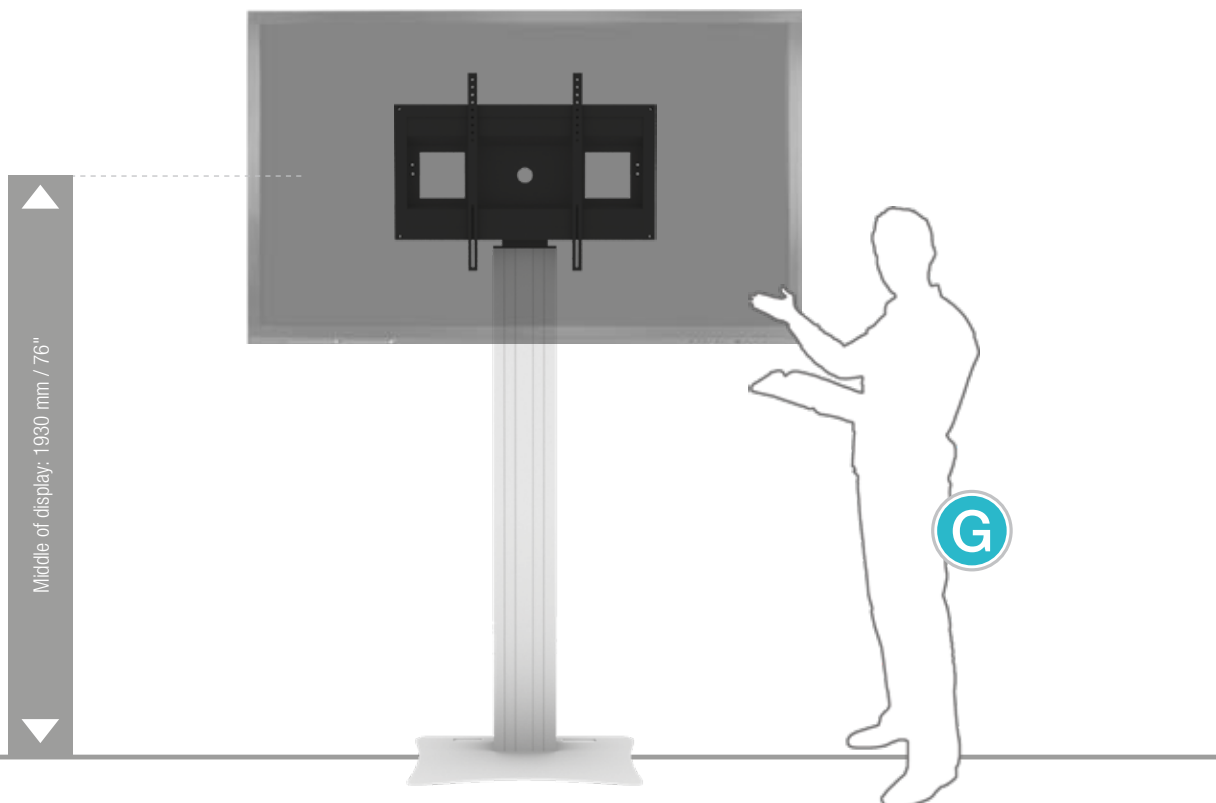

## PRODUCT FEATURES

- ◆ Column, natural anodized
- ◆ Column height: 1700 mm / 66.9"
- ◆ Floor plate made of 8 mm / 0.3" strong steel, powder-coated, RAL 9006 white aluminum
- ◆ Display mount for use with 42" – 100"
- ◆ VESA 400 x 200 up to 800 x 600
- ◆ Maximum load approximately 150 kg / 330.7 lbs

## DIMENSIONS

DETAIL VIEWS

Pull & release locking brackets for easier mounting of display

Floor plate

AVAILABLE ACCESSORIES

2 whiteboard side wings

Side shelf

Front shelf

Lockable mini PC bracket

Keyboard shelf

Video conference camera top shelf

Extender (200 mm / 7.9")

2 box holders (boxes on request)

Display securing padlock

SIZE INDEX

Department	Kindergarten			Primary school			Adults
	Kindergarten			Secondary school			
Silhouette	<b>A</b>	<b>B</b>	<b>C</b>	<b>D</b>	<b>E</b>	<b>F</b>	<b>G</b>
Age (years)	2 – 3	3 – 4	4 – 7	6 – 11	11 – 14	13 – 16	from 16
Body size (mm / ")	930 – 980 37 – 38.6	1080 – 1210 42.5 – 47.6	1190 – 1420 46.9 – 56	1330 – 1590 52.4 – 62.6	1460 – 1765 57.5 – 69.5	1590 – 1880 62.6 – 74	1740 – 2070 68.5 – 81.5
Color							