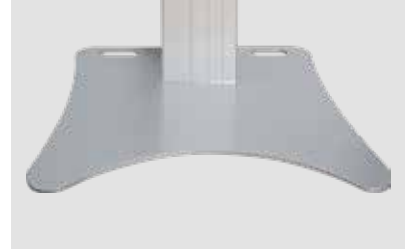

## PRODUCT FEATURES

- ◆ Column, natural anodized
- ◆ Column height: 1700 mm / 66.9"
- ◆ Floor plate made of 8 mm / 0.3" strong steel, powder-coated, RAL 9006 white aluminum
- ◆ Display mount for use with 42" – 100"
- ◆ VESA 400 x 200 up to 800 x 600
- ◆ Maximum load approximately 150 kg / 330.7 lbs

## DIMENSIONS

DETAIL VIEWS

Pull & release locking brackets for easier mounting of display

Floor plate

AVAILABLE ACCESSORIES

2 whiteboard side wings

Side shelf

Front shelf